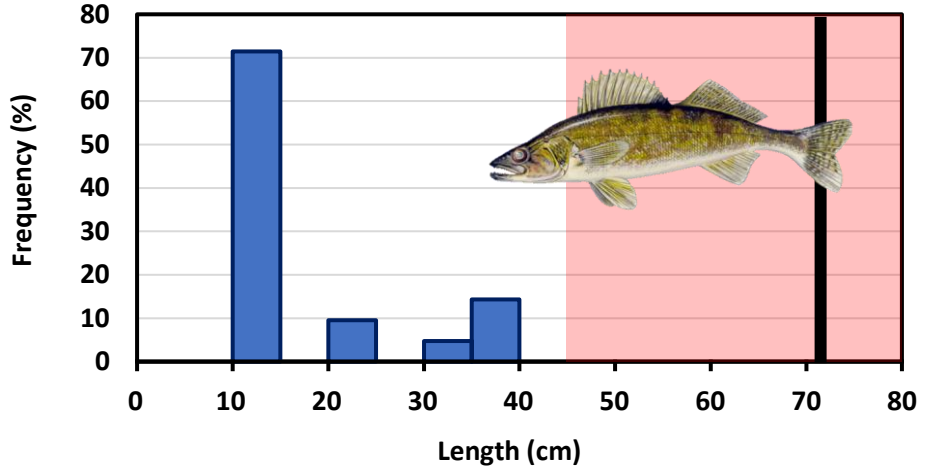

Size and Abundance

1 in = 2.54 cm

Protected Master Angler Status

Walleye