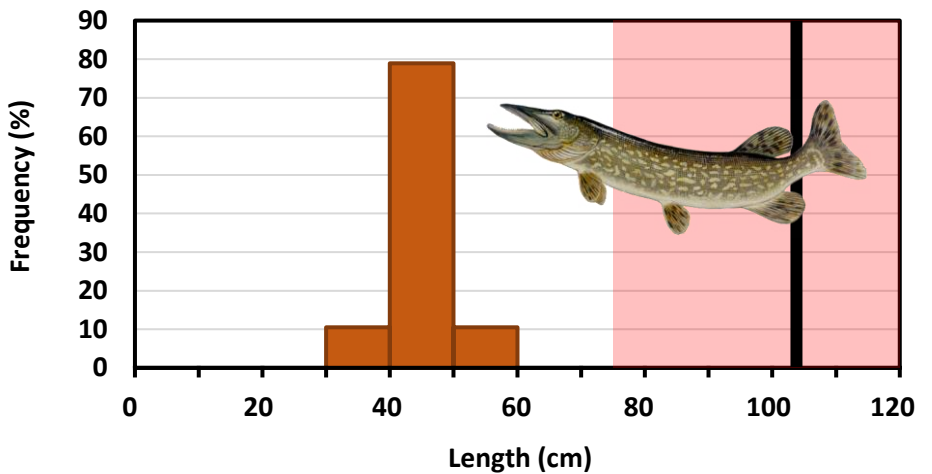

Northern Pike