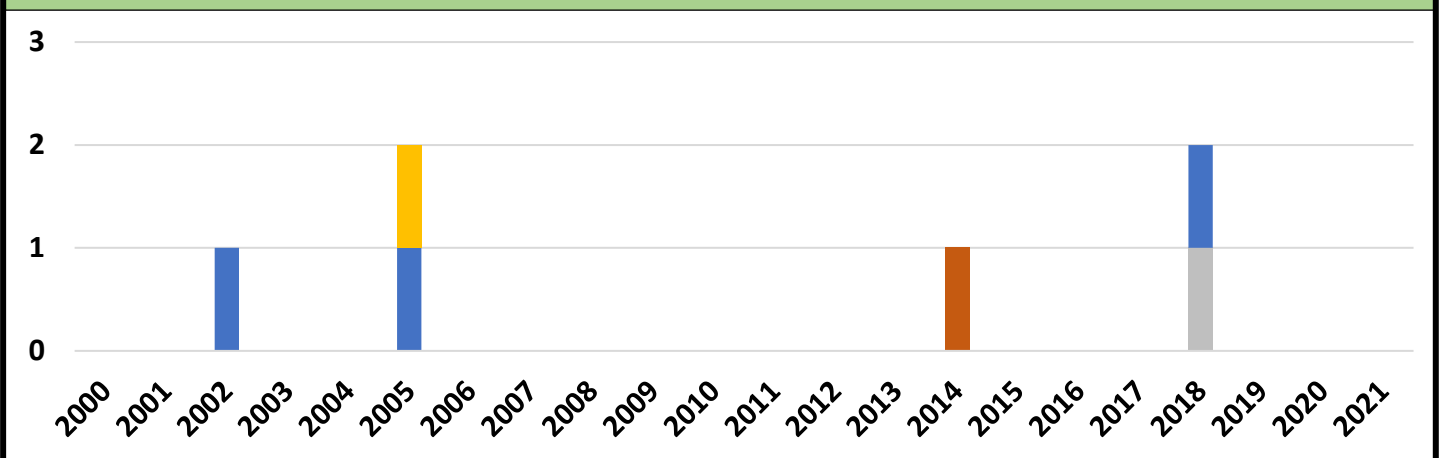

Wallace Lake

Wallace Lake Provincial Park, MB

2022 Fisheries Assessment

Master Angler Submissions (2000-2021)

- Burbot
- Walleye
- Yellow Perch
- Northern Pike
- White Sucker
- Misc Baitfish