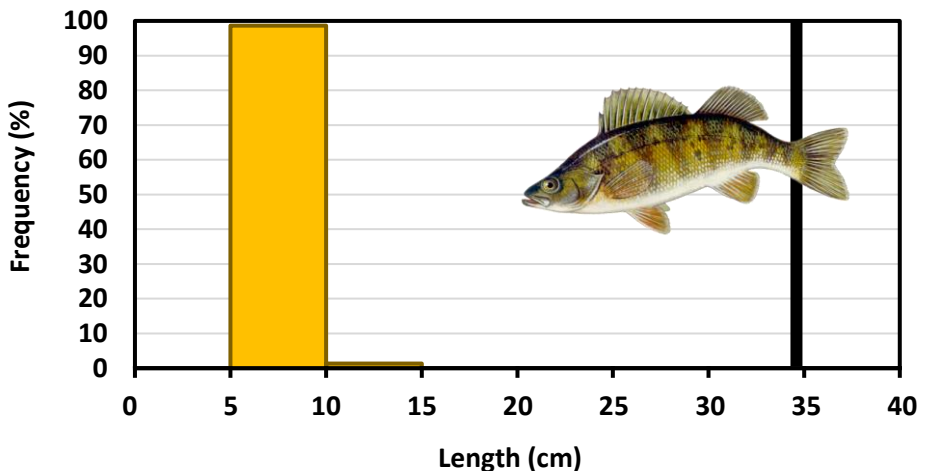

Yellow Perch

* Based on 2011 and 2022 fisheries assessments and Travel Manitoba's Master Angler Record Book. These scores may deviate from anglers' personal experiences and expectations and should be used for guidance purposes only.