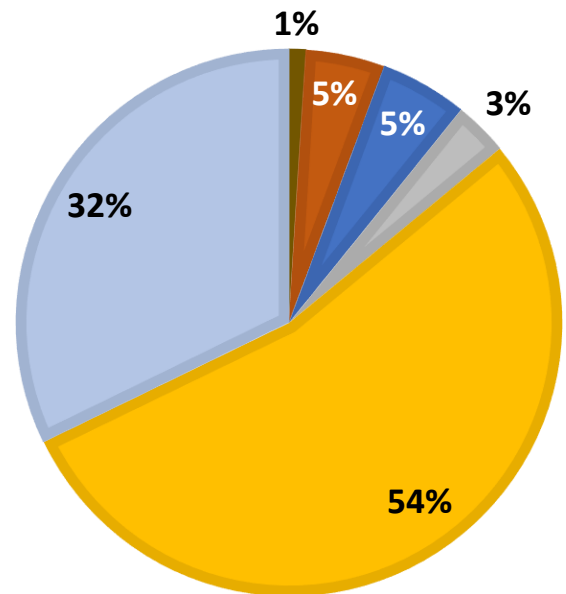

% Species in 2022 Fisheries Survey

Stocking History

Year	Species	Number	Size
2021	Walleye	500,000	Fry
2020	Walleye	300,000	Fry
2019	Walleye	400,000	Fry
2014	Walleye	300,000	Fry
2003	Walleye	200,000	Fry
1997	Walleye	175,000	Fry
1981	Rainbow Trout	6,000	>1 year

Lake Specific Regulations

Area "A" Walleye Regulation: All walleye over 45 cm must be released.

Lake Records

Species	Year	Length (cm/in)
Northern Pike	1996	109.2 / 43.00
Sucker	2018	50.8 / 20.00
Walleye	2018	78.7 / 31.00
Yellow Perch	2005	33.0 / 13.00