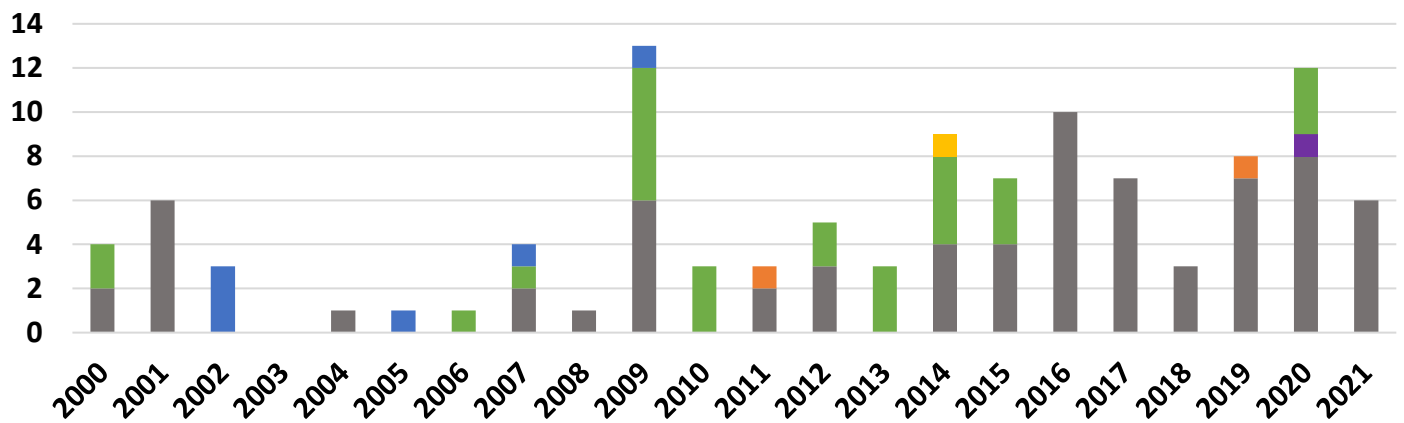

# Barren Lake

Whiteshell Provincial Park, MB

2022 Fisheries Assessment

## Master Angler Submissions (2000-2021)

## Stocking History 2013-2022

Year	Species	Number	Size
2022	Walleye	200,000	Fry
2021	Walleye	300,000	Fry
2020	Walleye	300,000	Fry
2019	Walleye	400,000	Fry
2018	Walleye	200,000	Fry
2016	Walleye	300,000	Fry
2015	Walleye	400,000	Fry
2014	Walleye	300,000	Fry
2013	Walleye	200,000	Fry
2013	Walleye	114	Fingerling