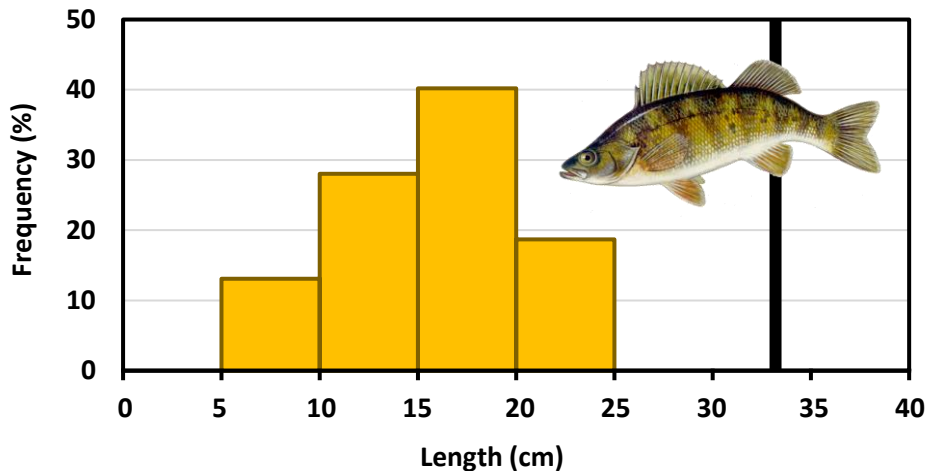

Yellow Perch

* Based on 2010 and 2021 fisheries assessments and Travel Manitoba's Master Angler Record Book. These scores may deviate from anglers' personal experiences and expectations and should be used for guidance purposes only.