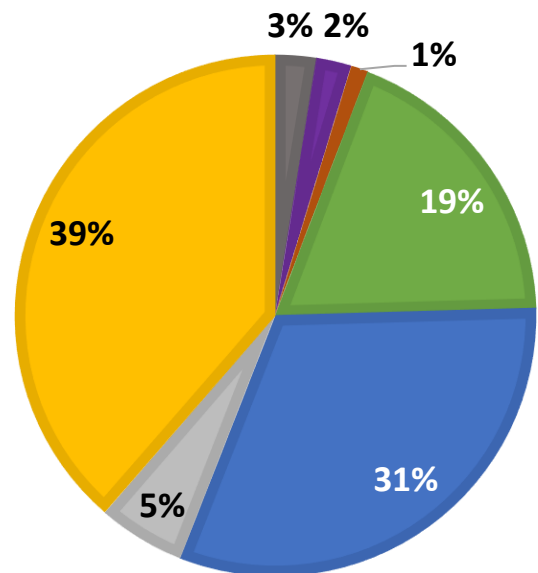

% Species in 2021 Fisheries Survey

Stocking History 2013-2022

Year	Species	Number	Size
2022	Walleye	200,000	Fry
2021	Walleye	300,000	Fry
2020	Walleye	300,000	Fry
2019	Walleye	400,000	Fry
2018	Walleye	200,000	Fry
2016	Walleye	300,000	Fry
2015	Walleye	400,000	Fry
2014	Walleye	300,000	Fry
2013	Walleye	200,000	Fry
2013	Walleye	114	Fingerling

Lake Specific Regulations

Area "A" Walleye Regulation: All walleye over 45 cm must be released.

Lake Records

Species	Year	Length (cm/in)
Black Crappie	2012	40.0 / 15.75
Bullhead	2011	34.3 / 13.50
Largemouth Bass	2020	49.5 / 19.49
Smallmouth Bass	2020	50.8 / 20.00
Walleye	2002	74.3 / 29.25
Yellow Perch	2014	34.3 / 13.50