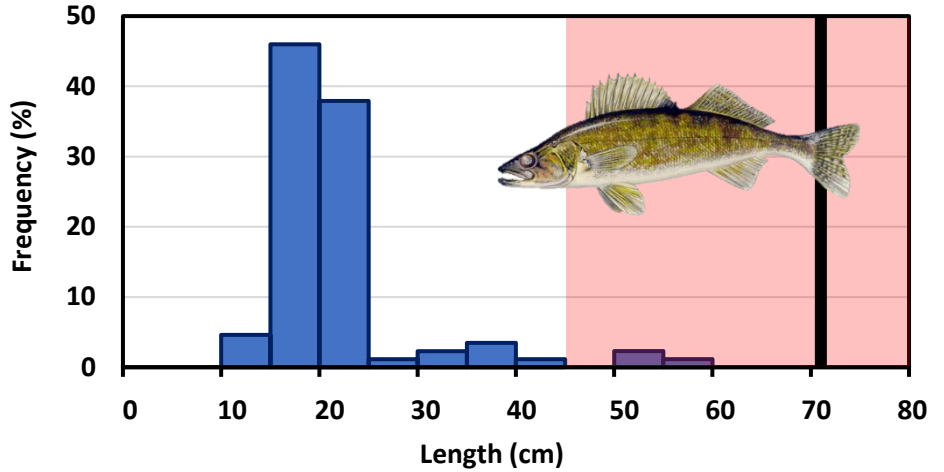

Size and Abundance

Protected Master Angler Status

1 in = 2.54 cm

Walleye