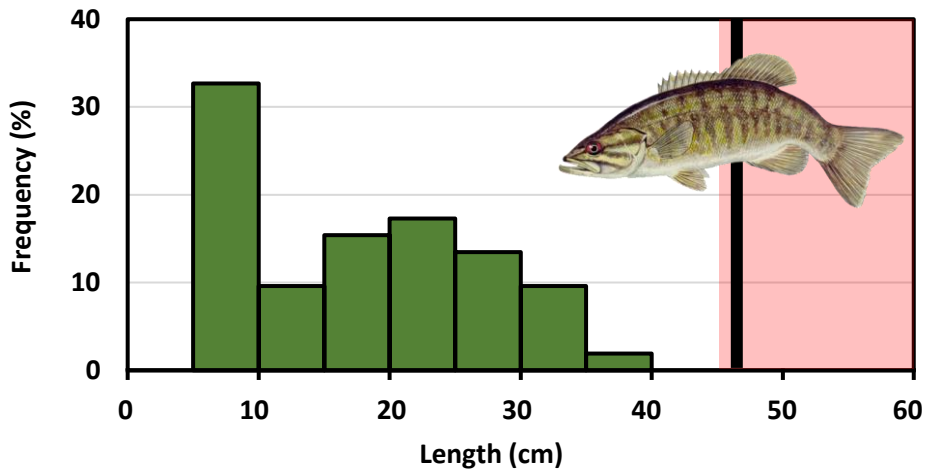

Smallmouth Bass