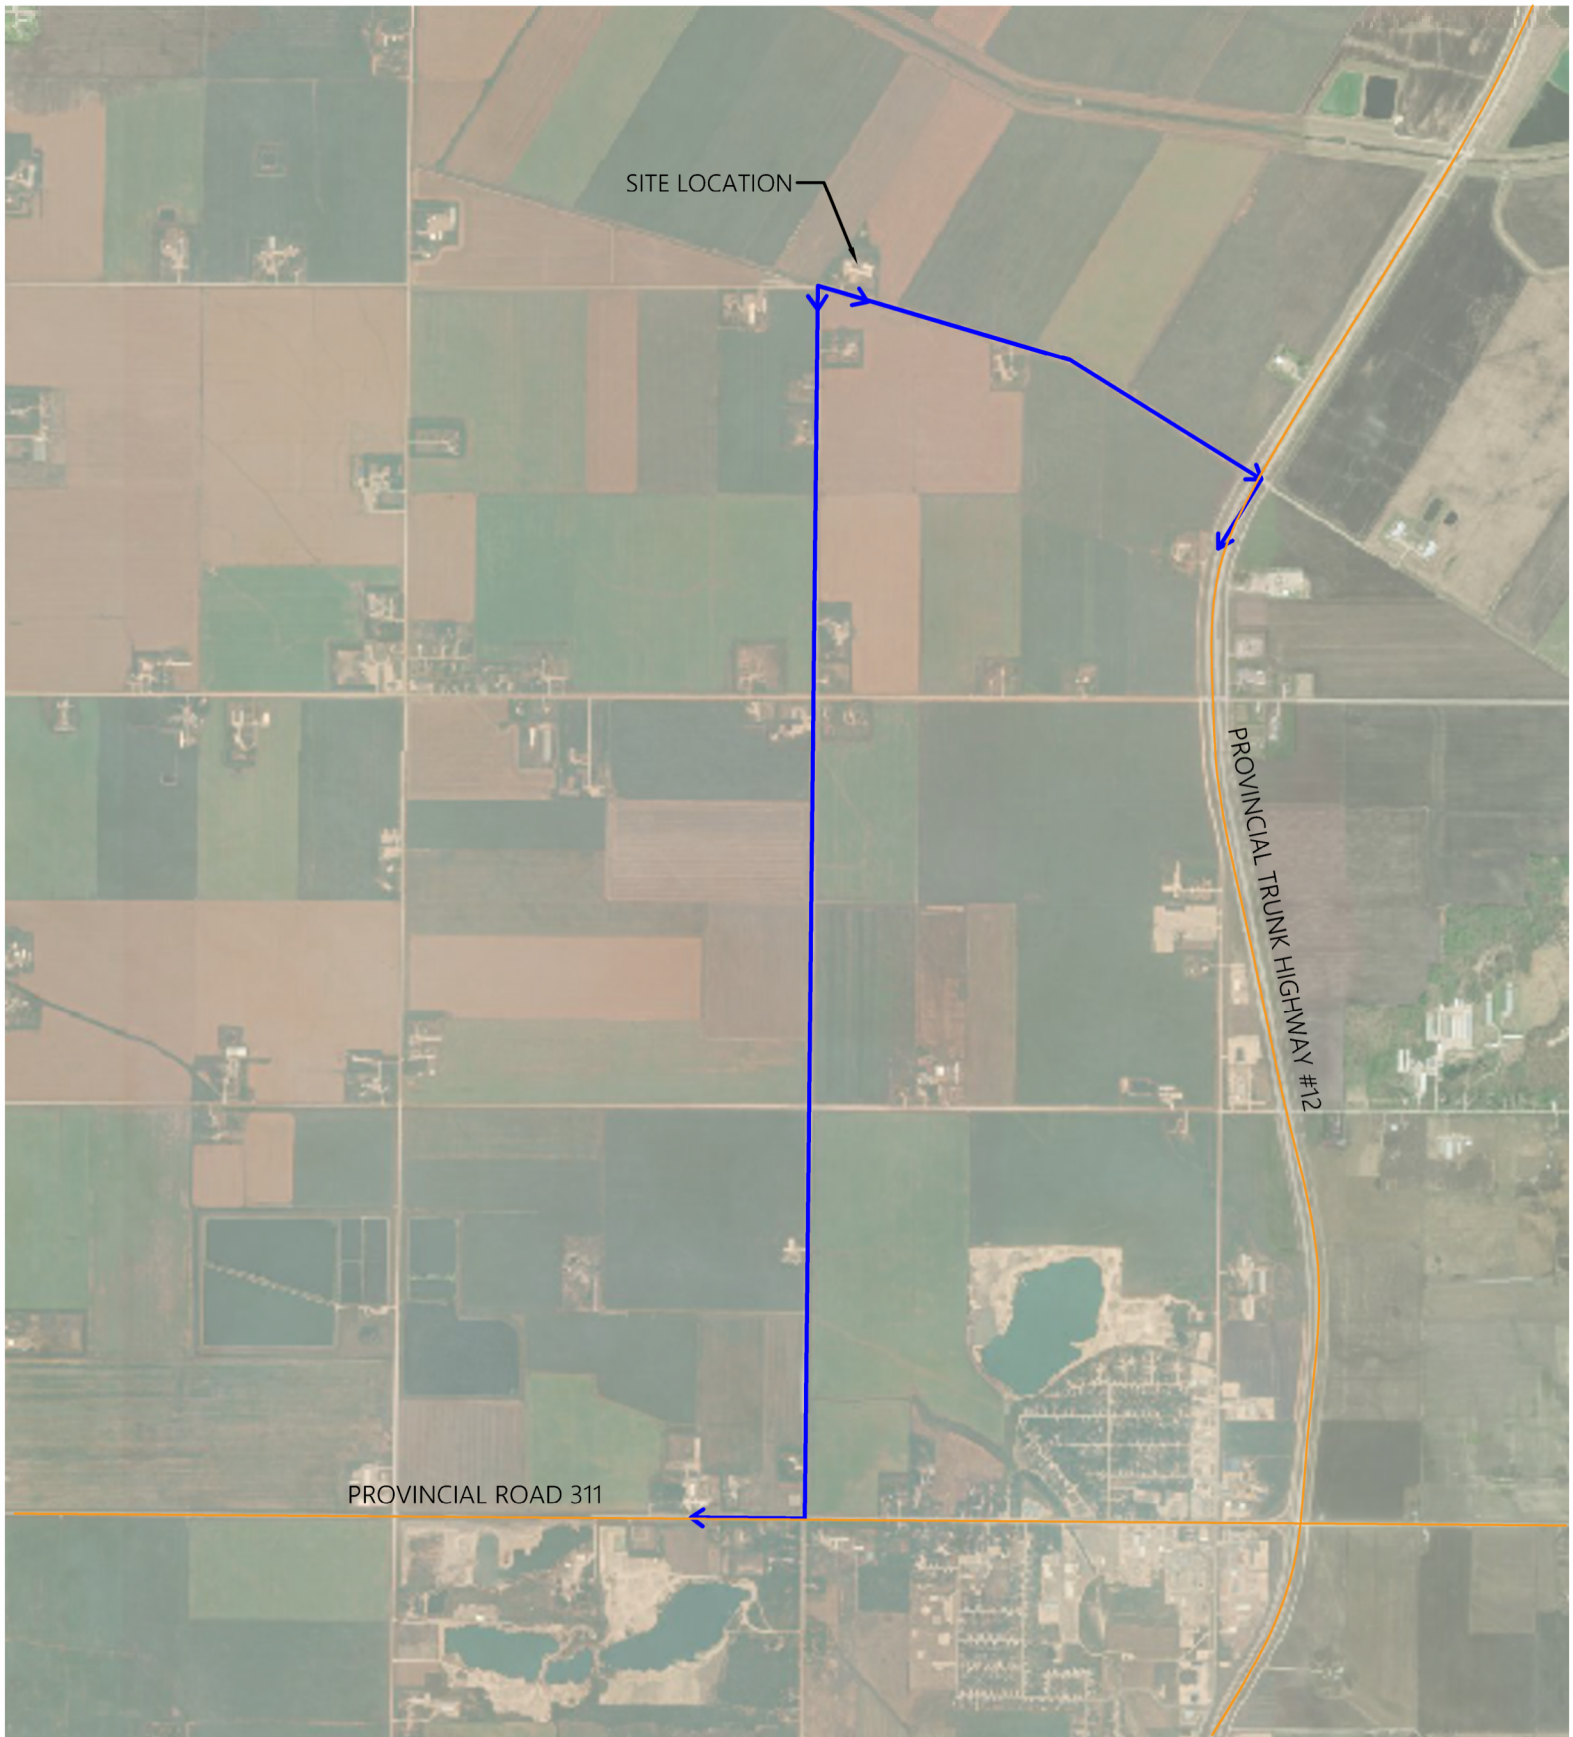

TRUCK HAUL MAP

MANOVA (2012) LTD SITE LOCATION

RM OF STE ANNE
33011 TWO MILE RD
DESC RL29/30-AN-3625

LEGEND

- TRUCK HAUL ROUTE
- PROVINCIAL ROAD OR TRUNK HIGHWAY
- EXISTING OPERATION

PREPARED BY:
PENFOR CONSTRUCTION