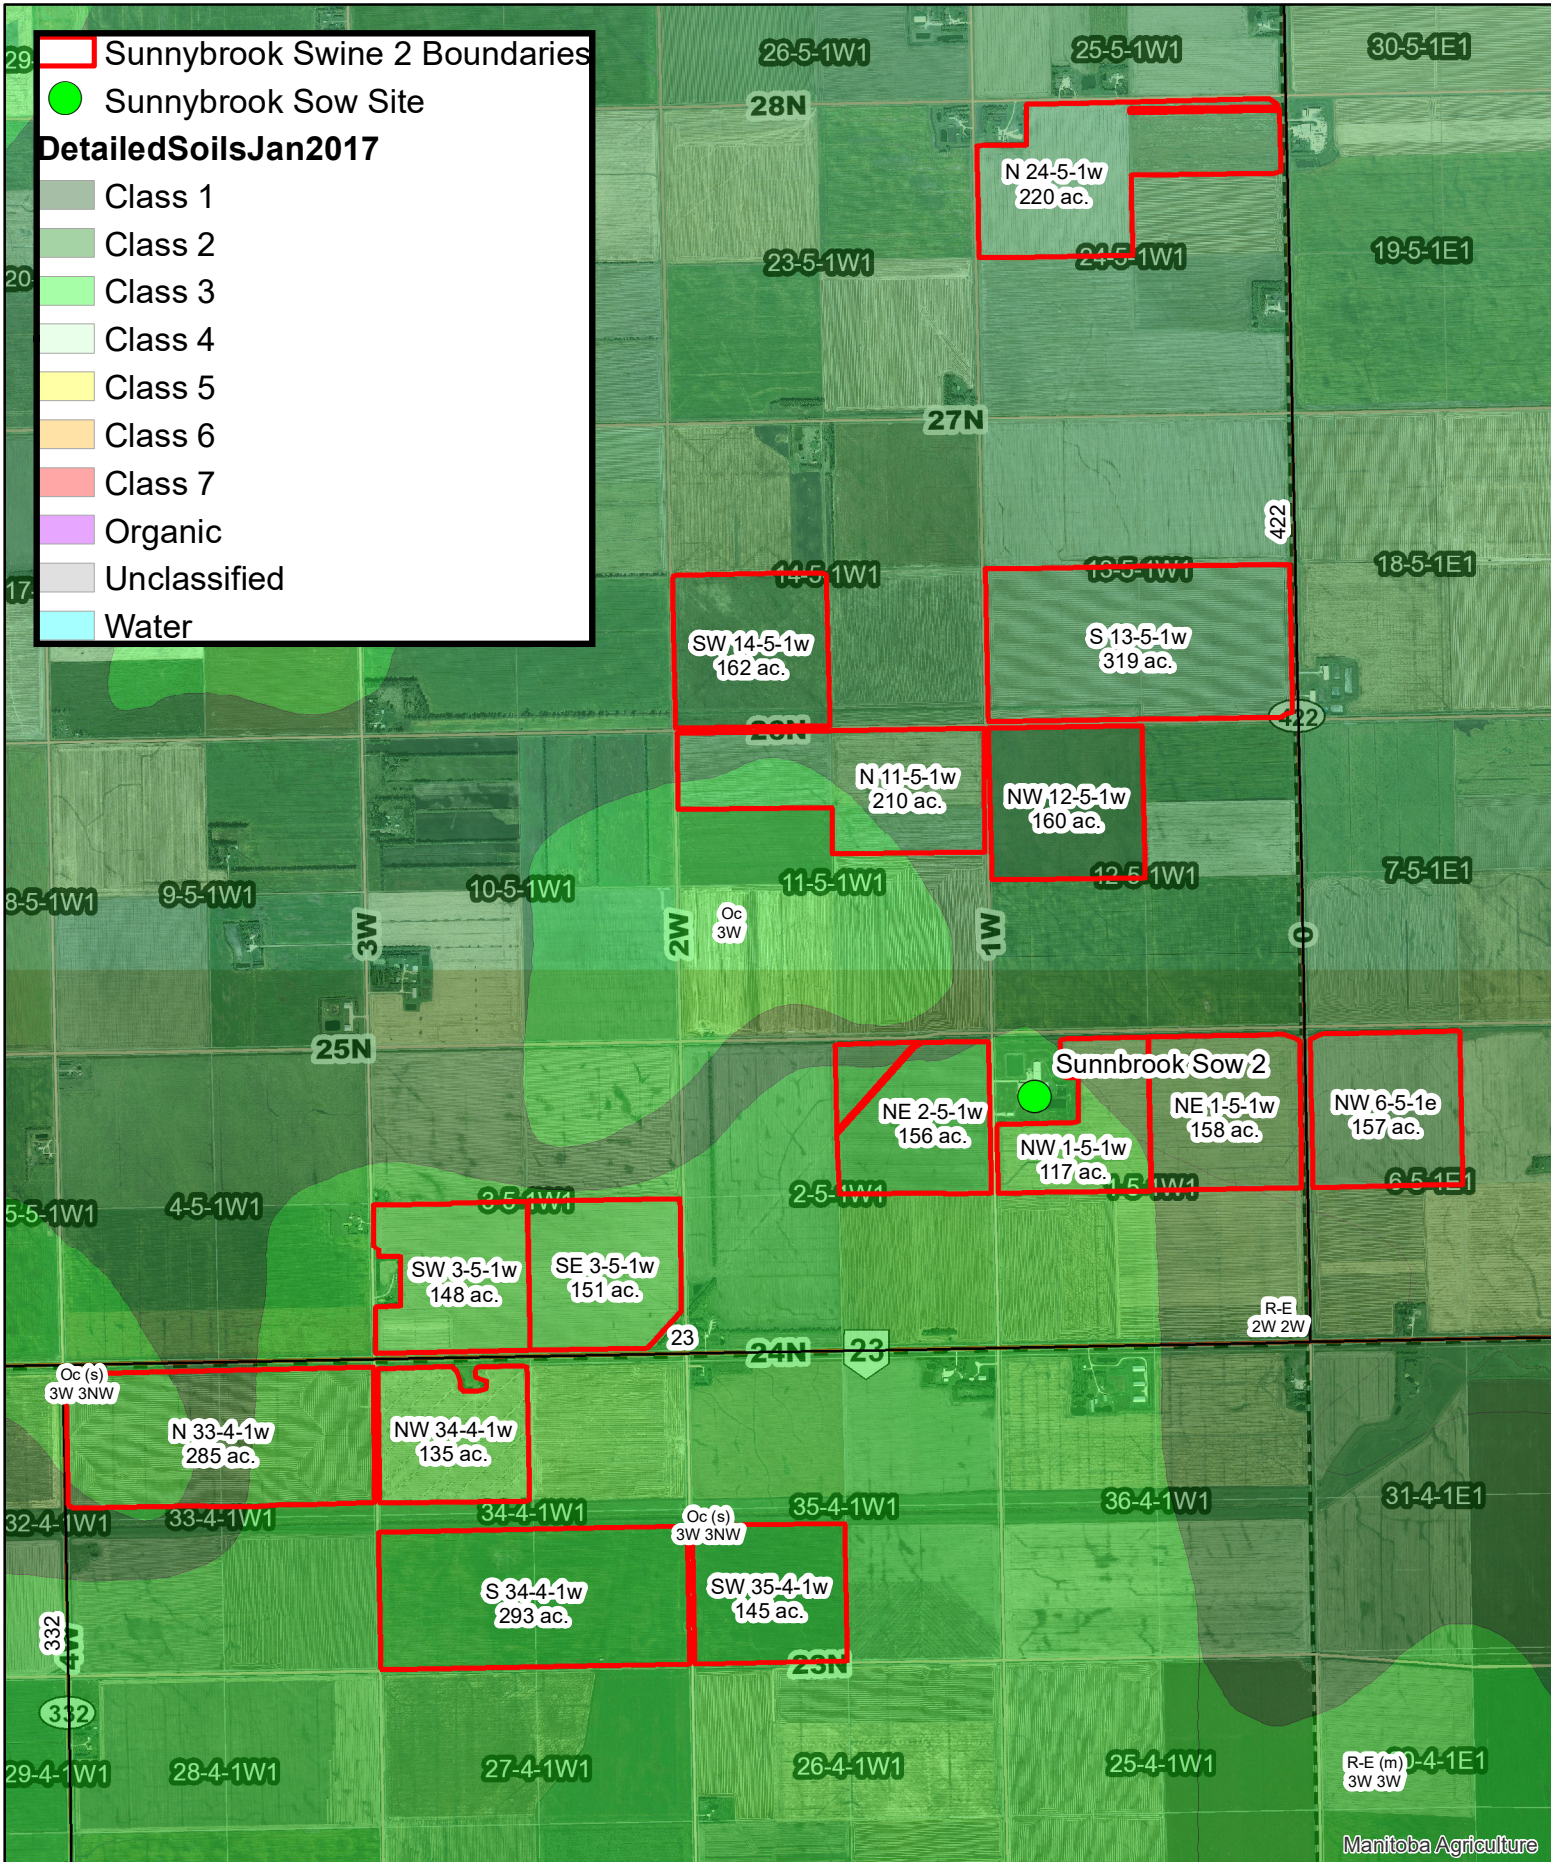

Sunnybrook Sow 2 MB Soils Map (01/23)

Sunnybrook Swine 2 Boundaries
● Sunnybrook Sow Site
Detailed Soils Jan 2017
 Class 1
 Class 2
 Class 3
 Class 4
 Class 5
 Class 6
 Class 7
 Organic
 Unclassified
 Water