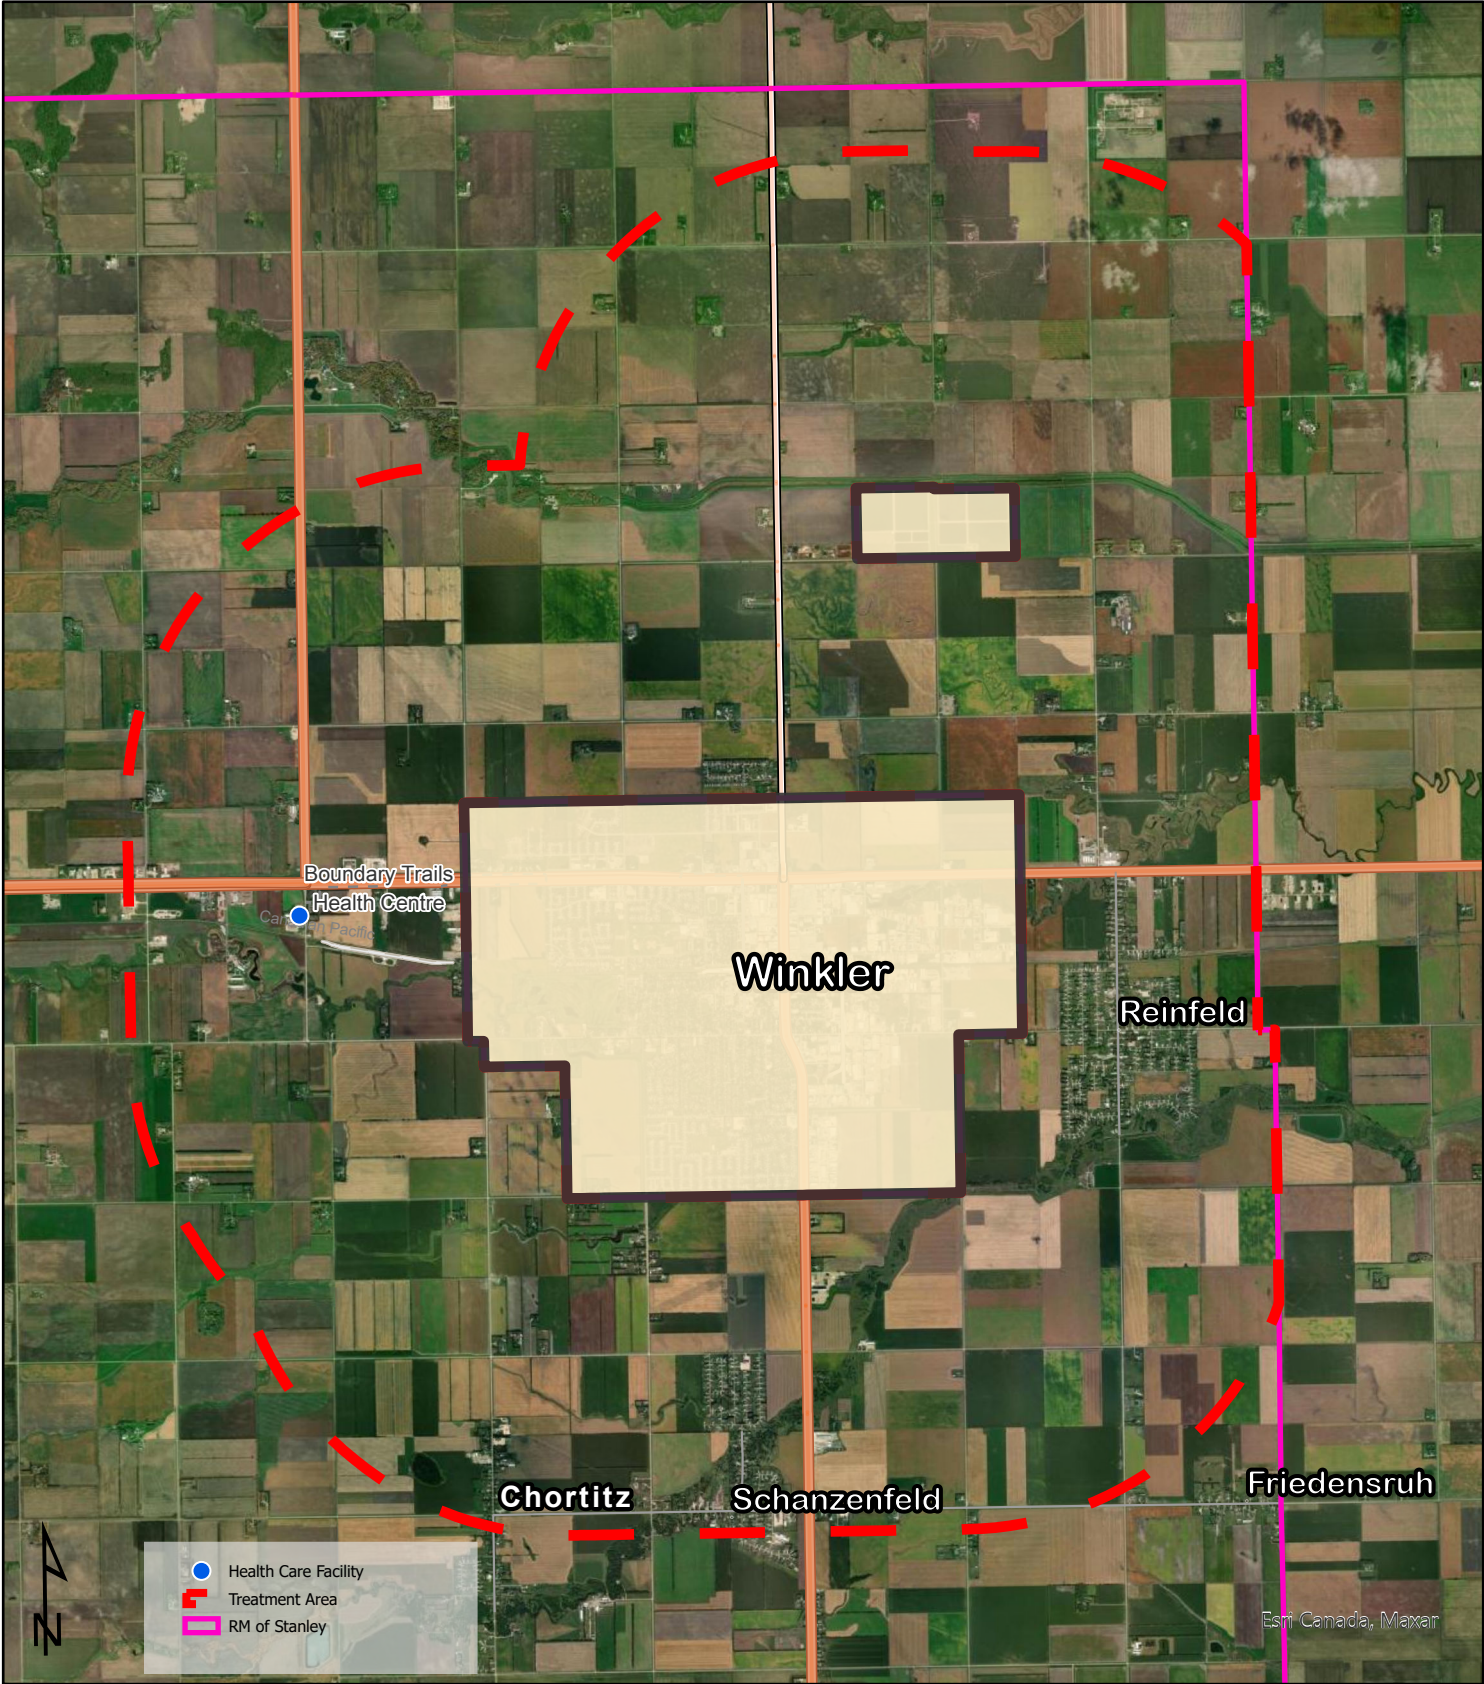

WINKLER INCLUDING 3 KM EXTENDED TREATMENT AREA FOR MOSQUITOES

For illustrative purposes only. Created 2024-07-30 4:26 PM