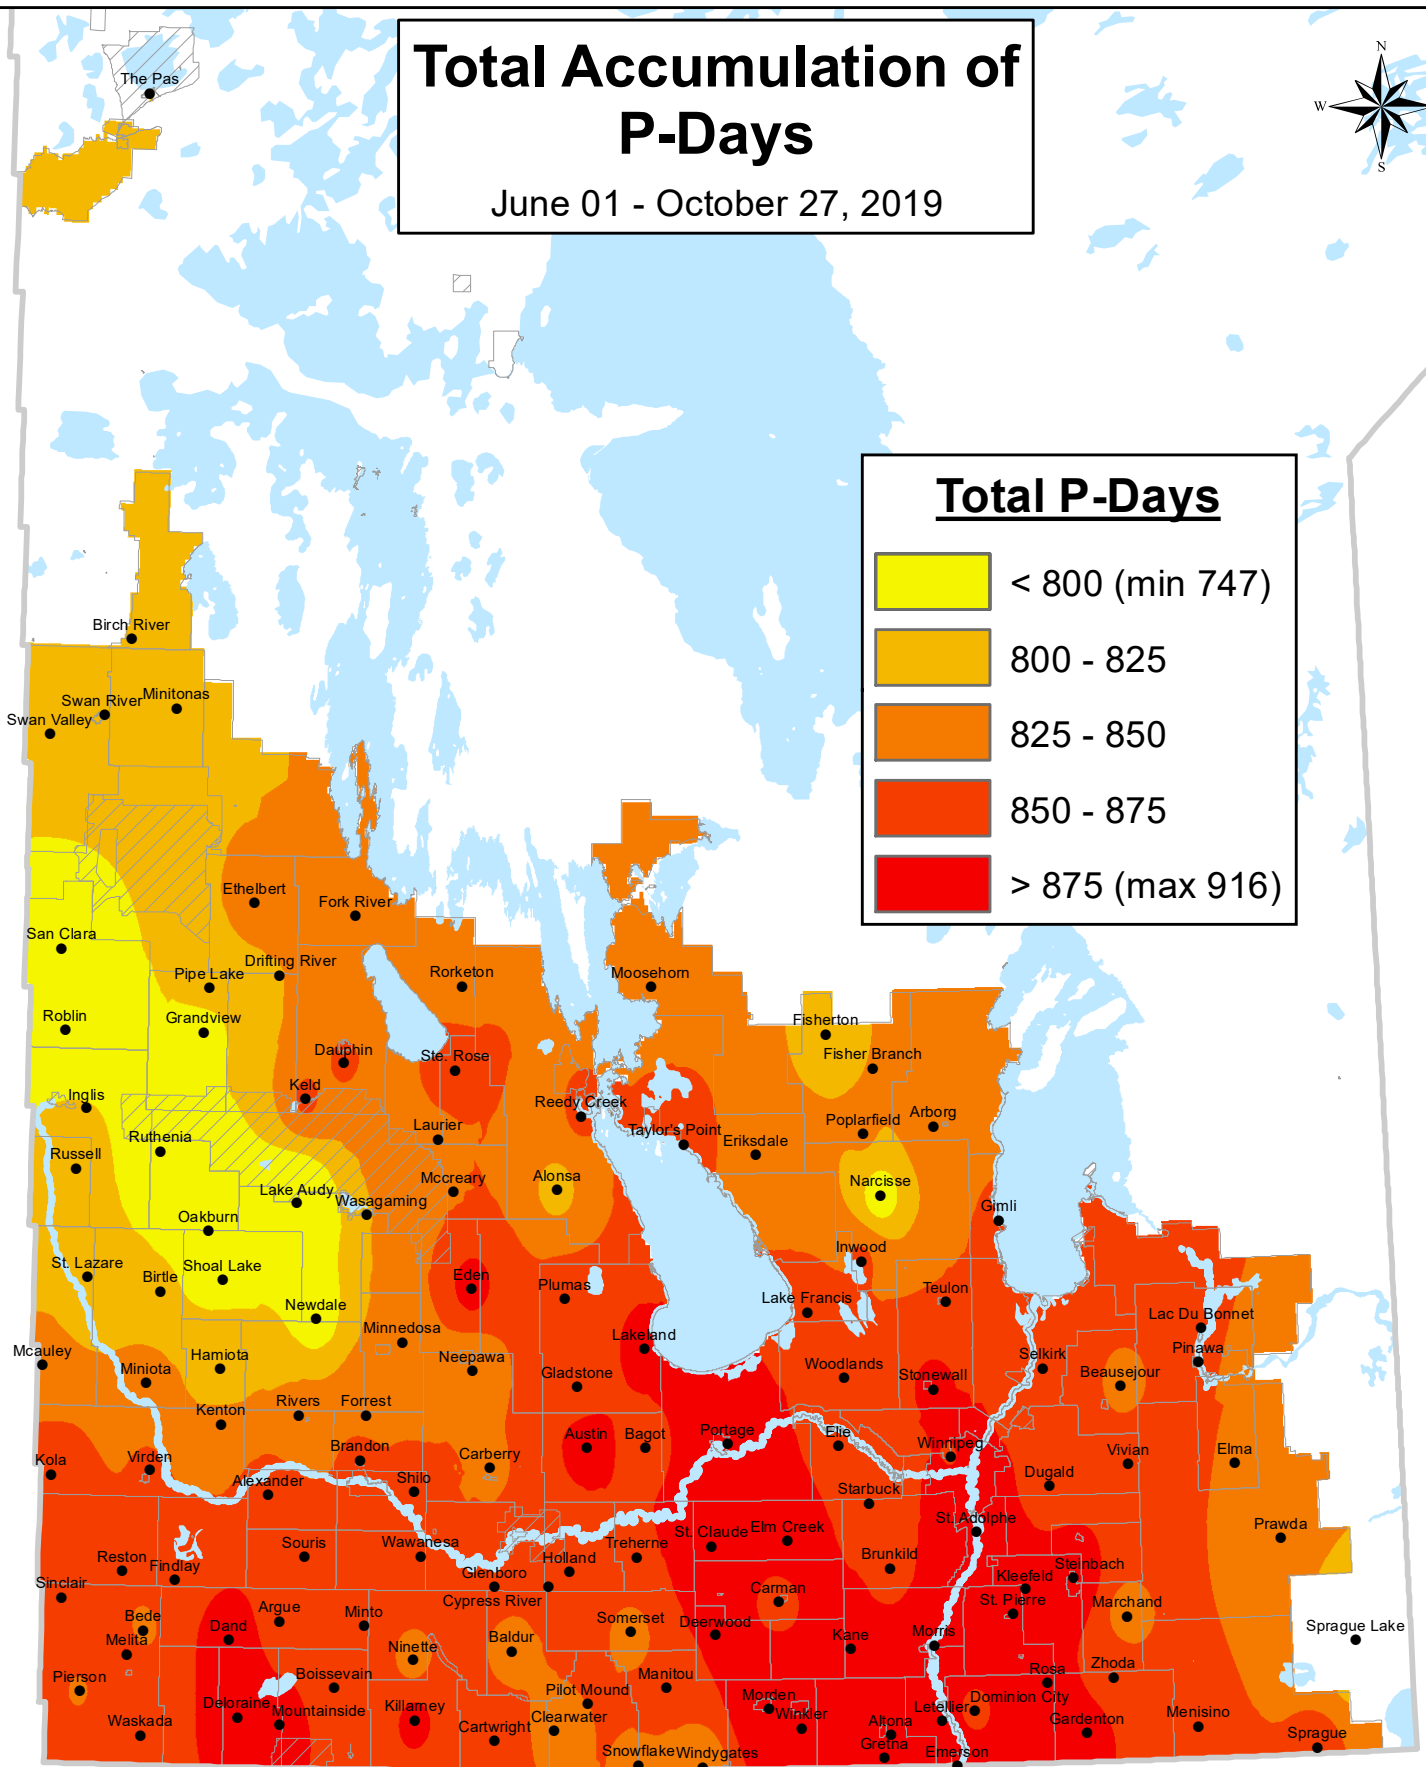

Total Accumulation of P-Days

June 01 - October 27, 2019

Total P-Days

Based on weather data recorded from MB Agriculture Weather Program and Environment and Climate Change Canada.

For more information, contact your local Manitoba Agriculture office.