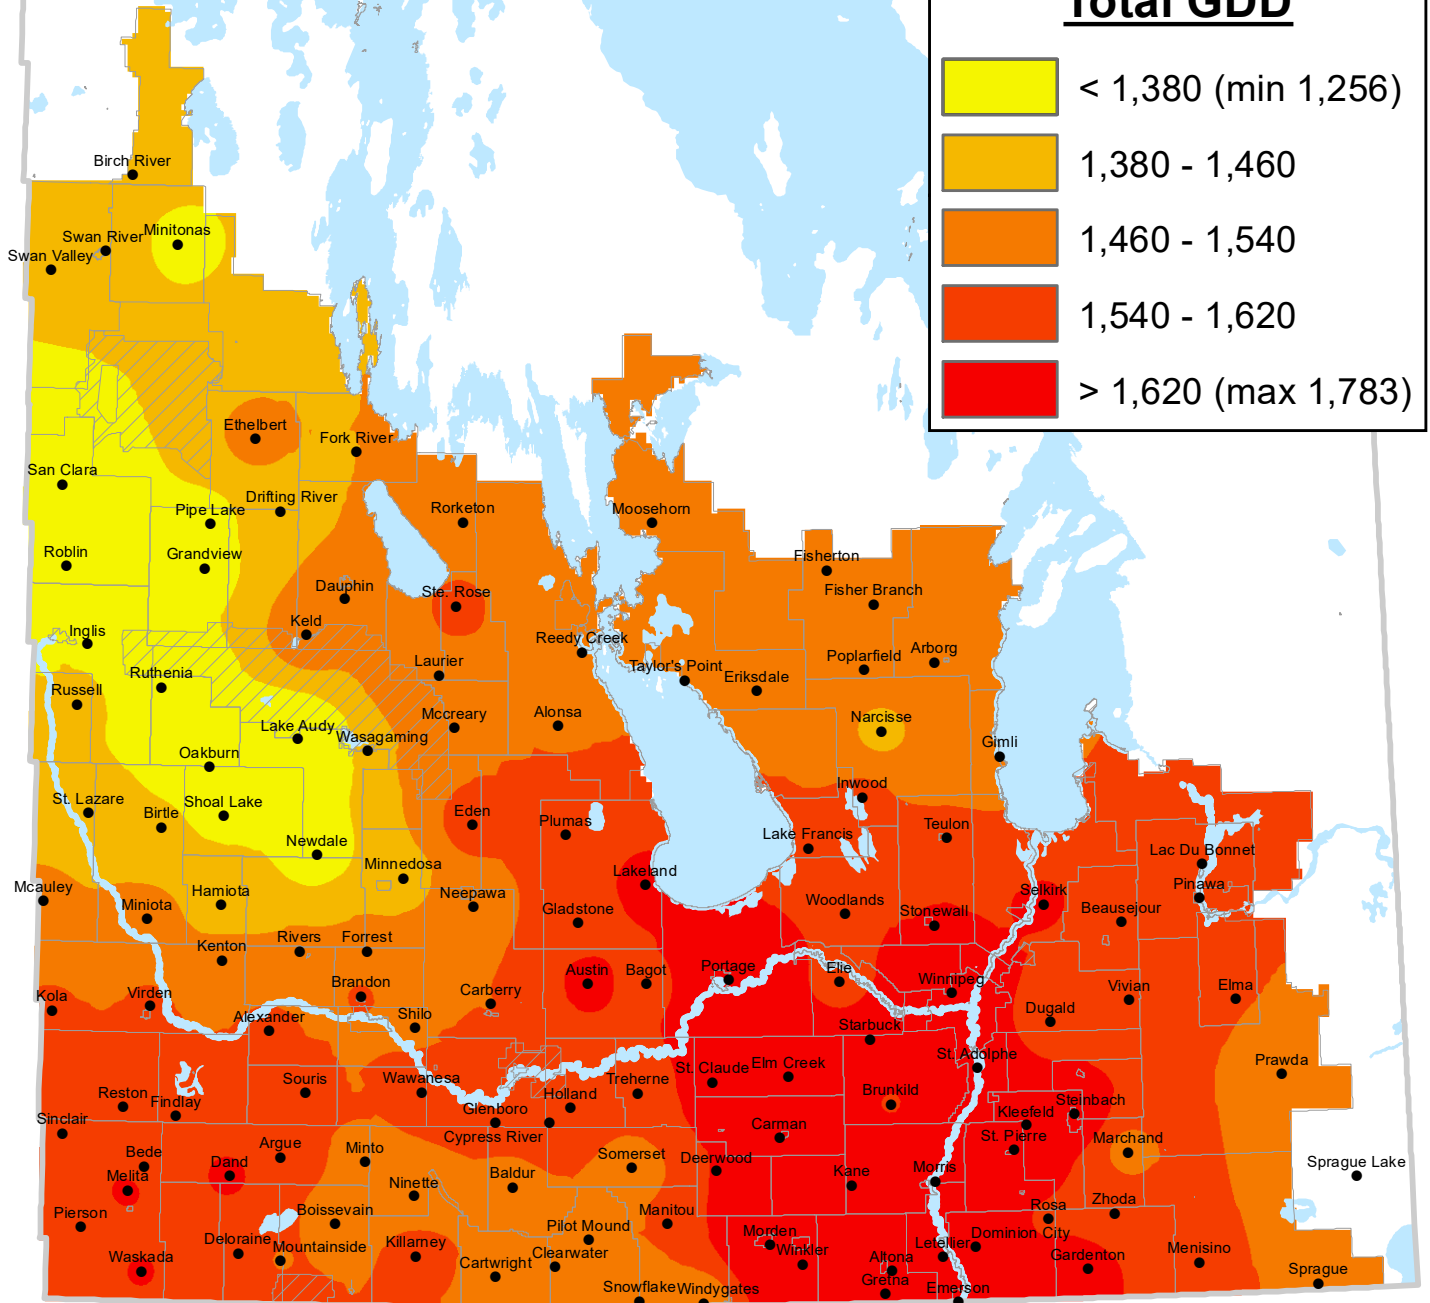

Total Accumulation of Growing Degree Days (5°C)

May 01 - October 27, 2019

Total GDD

Based on weather data recorded from MB Agriculture Weather Program and Environment and Climate Change Canada.

For more information, contact your local Manitoba Agriculture office.