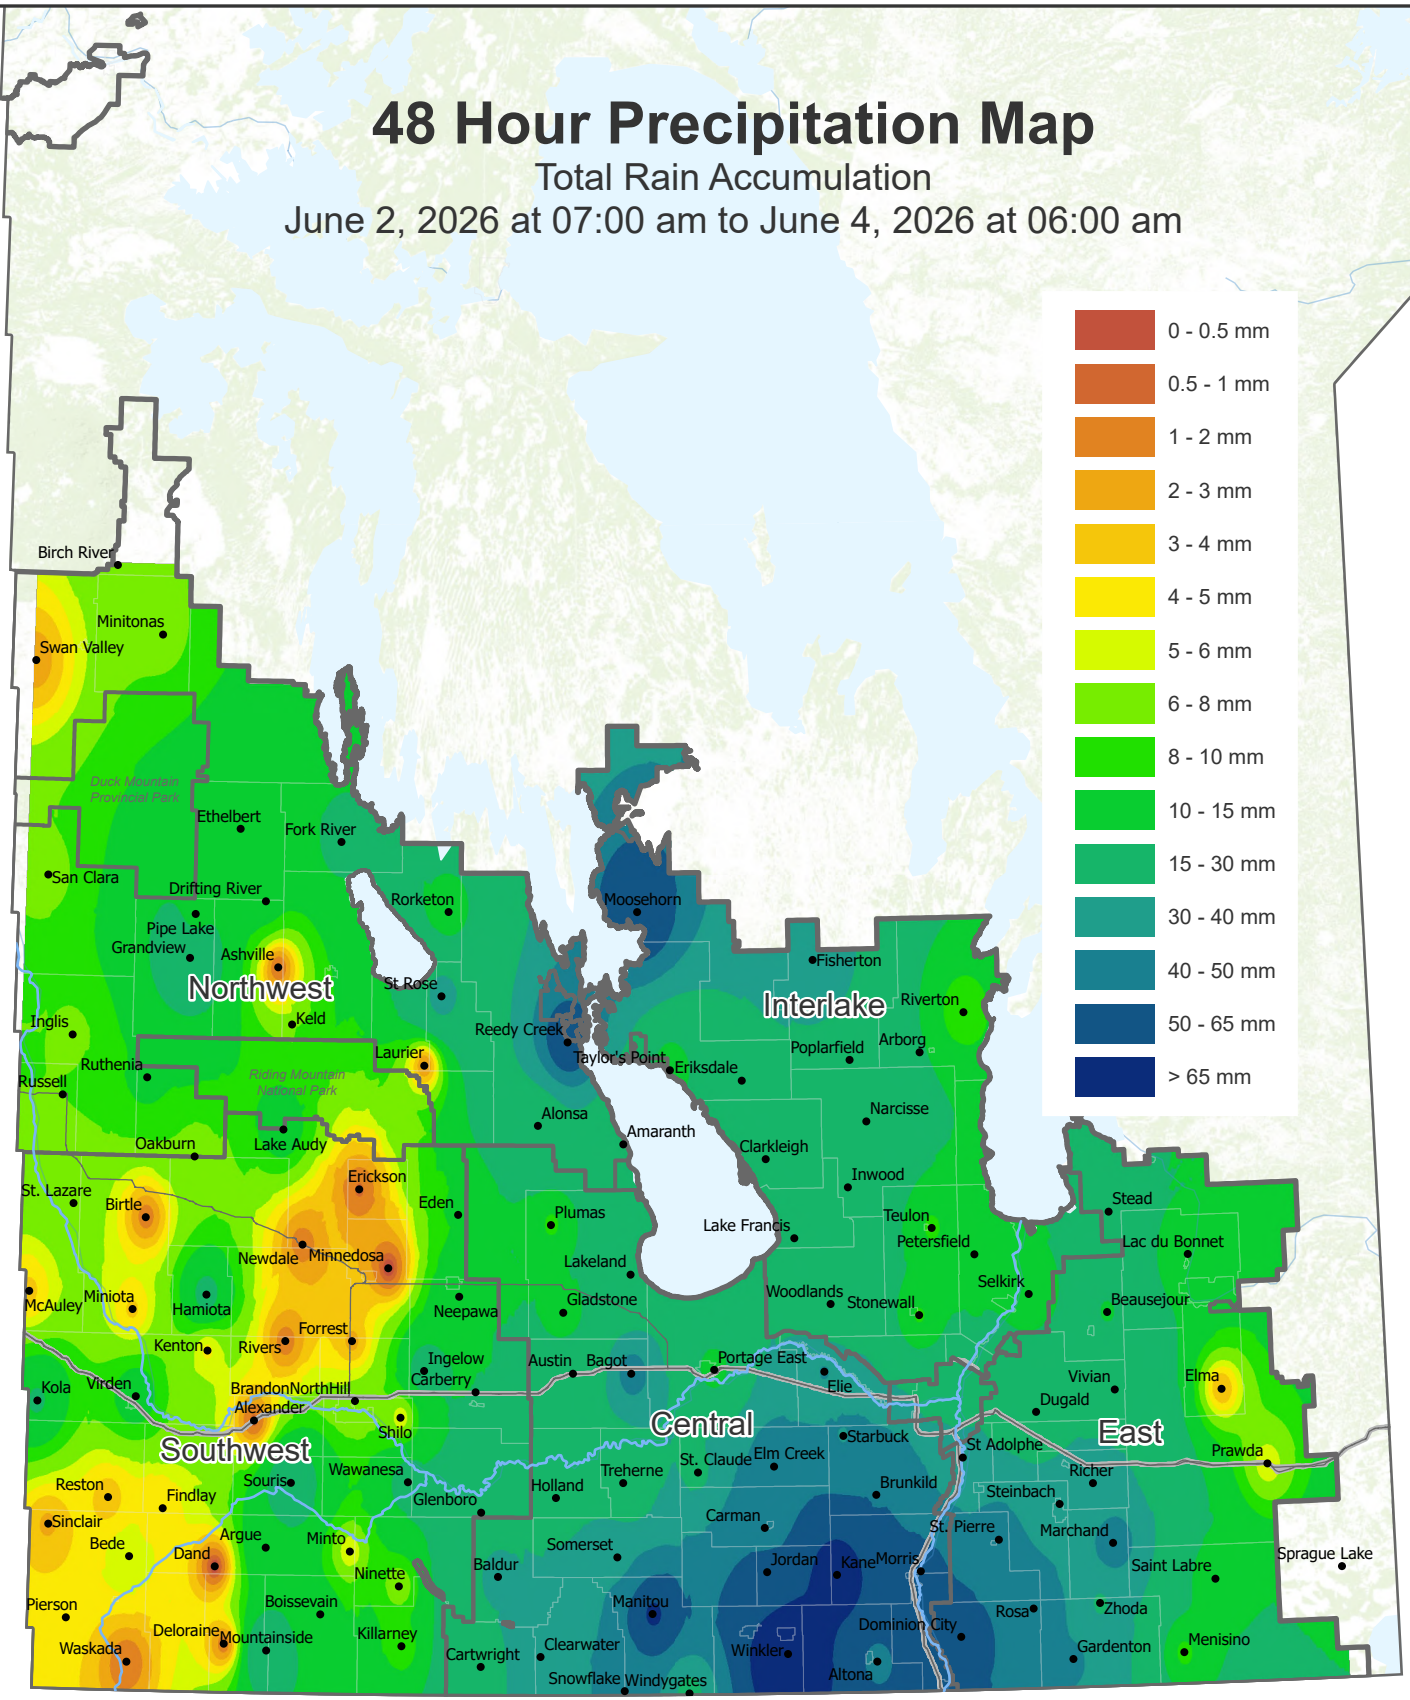

48 Hour Precipitation Map

Total Rain Accumulation

June 2, 2026 at 07:00 am to June 4, 2026 at 06:00 am

Prepared by Manitoba Agriculture, Ag-Weather Program

Map provides a regional estimation based on weather observations from the Ag-Weather Program and Environment and Climate Change Canada weather stations and should be supplemented by site-specific considerations. Local conditions may vary.