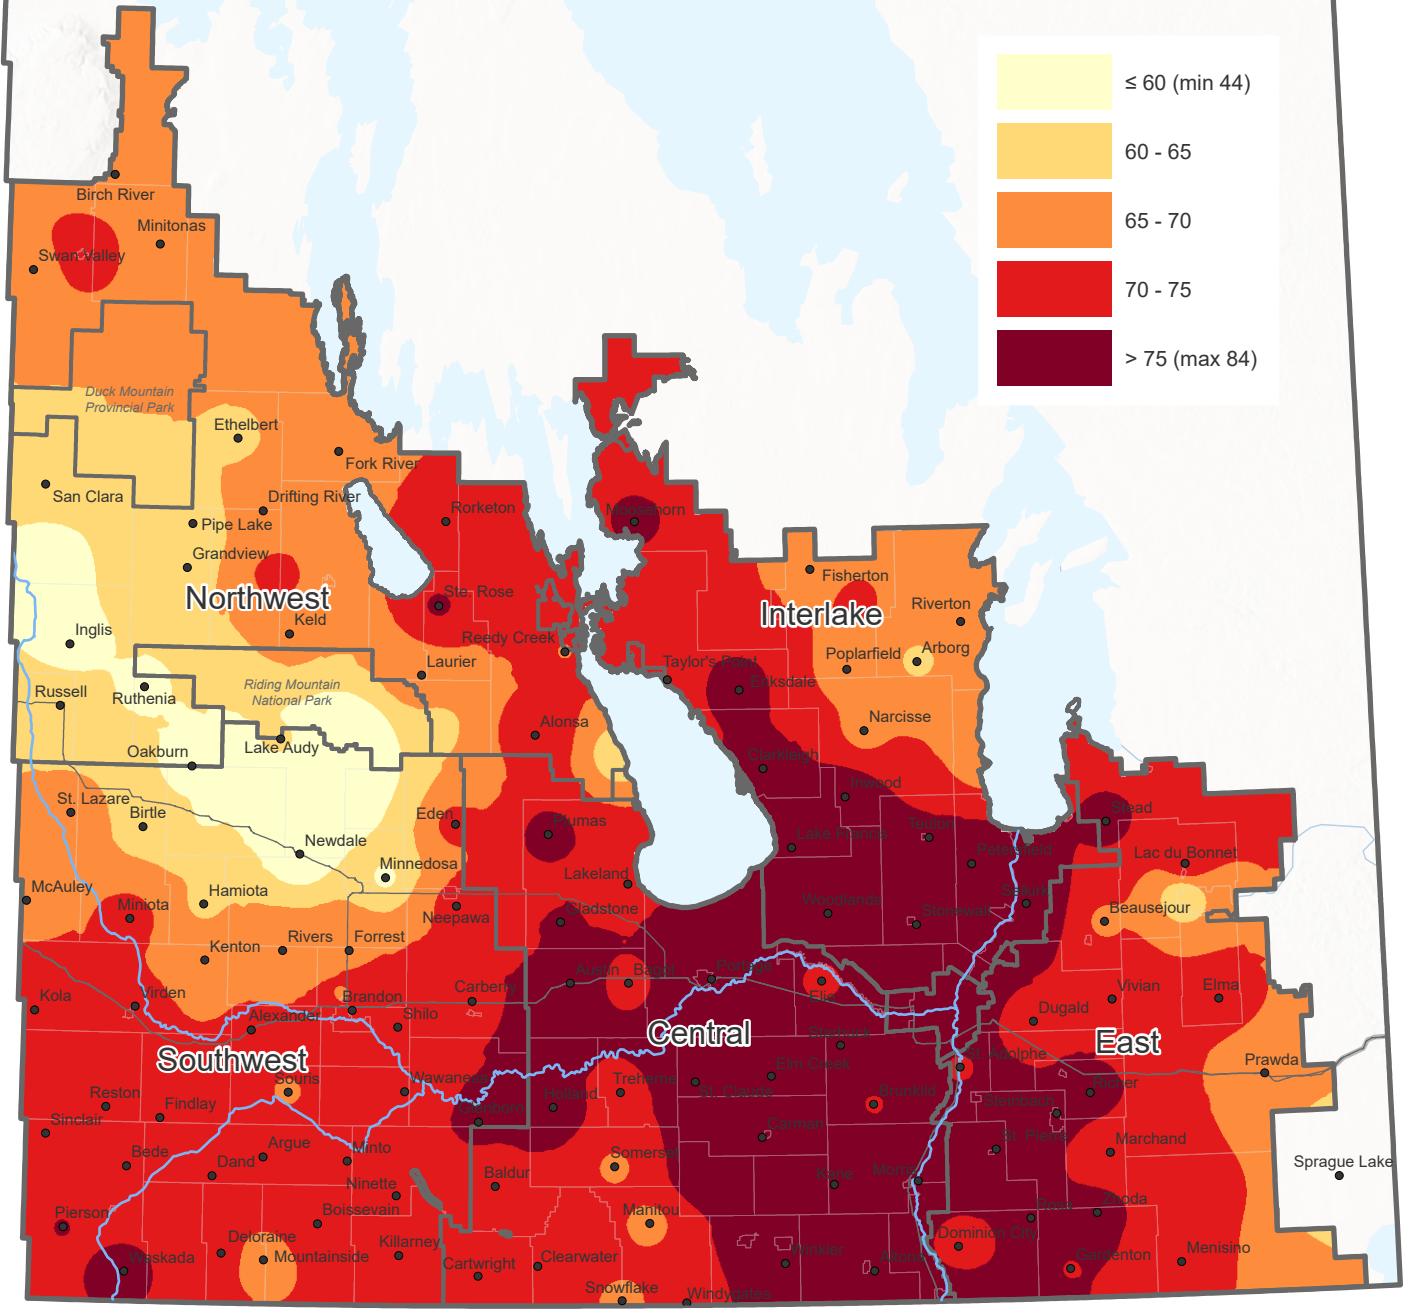

Total Accumulated Growing Degree Days (5°C)

May 01 - May 12, 2024

Canada

CANADIAN
AGRICULTURAL
PARTNERSHIP

Prepared by Manitoba Agriculture, Ag-Weather Program

Map provides a regional estimation based on weather observations from the Ag-Weather Program and Environment and Climate Change Canada weather stations and should be supplemented by site-specific considerations. Local conditions may vary.

The accuracy of this map may vary due to data availability and potential data errors.

For more information, contact your local Manitoba Agriculture office.