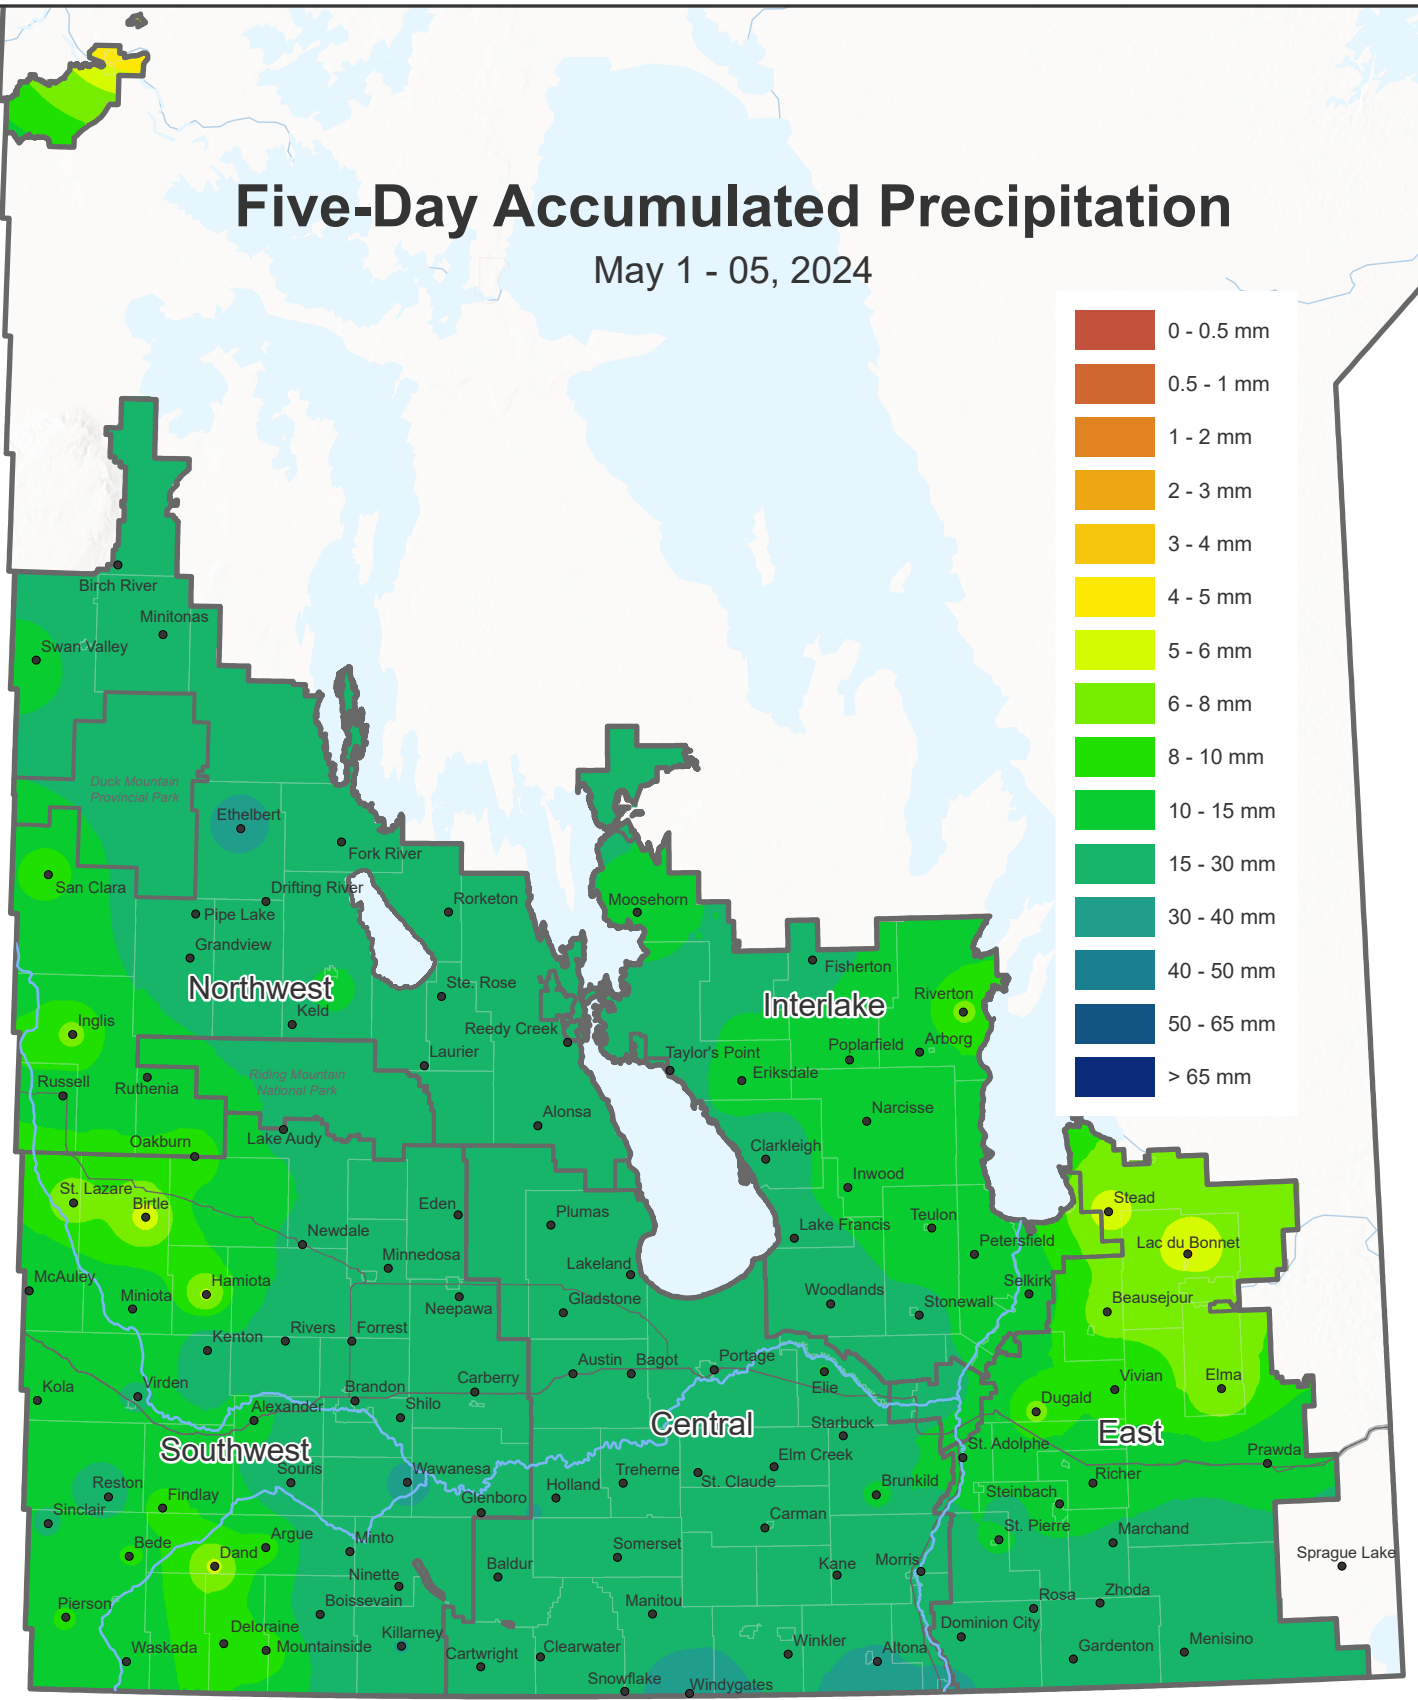

# Five-Day Accumulated Precipitation

May 1 - 05, 2024

Prepared by Manitoba Agriculture, Ag-Weather Program

Map provides a regional estimation based on weather observations from the Ag-Weather Program and Environment and Climate Change Canada weather stations and should be supplemented by site-specific considerations. Local conditions may vary.